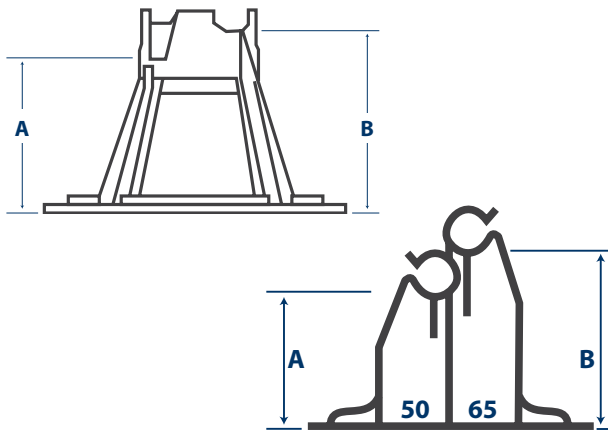

Combination Bar Chairs

Properties

Standard

Product Code	Cover (A/B)	Mass p/bag (kg)
BC25/40	25/40	2.0
BC50/65	50/65	4.0
BC75/90	75/90	4.8
BC85/100	85/100	5.1

Clip-on

Product Code	Cover (A/B)	Mass p/bag (kg)
BC50/65C	50/65	4.0

SOG® clip-on

Product Code	Cover (A/B)	Mass p/bag (kg)
BCSOG50/65C	50/65	2.9