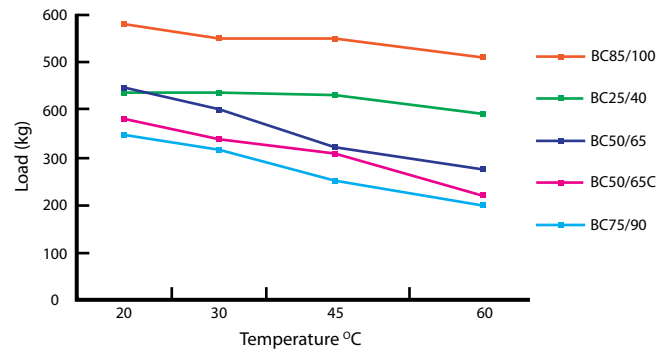

Load Performance

Tests were conducted at Modfix's own testing facilities and are indicative of load performances, at temperatures indicated.