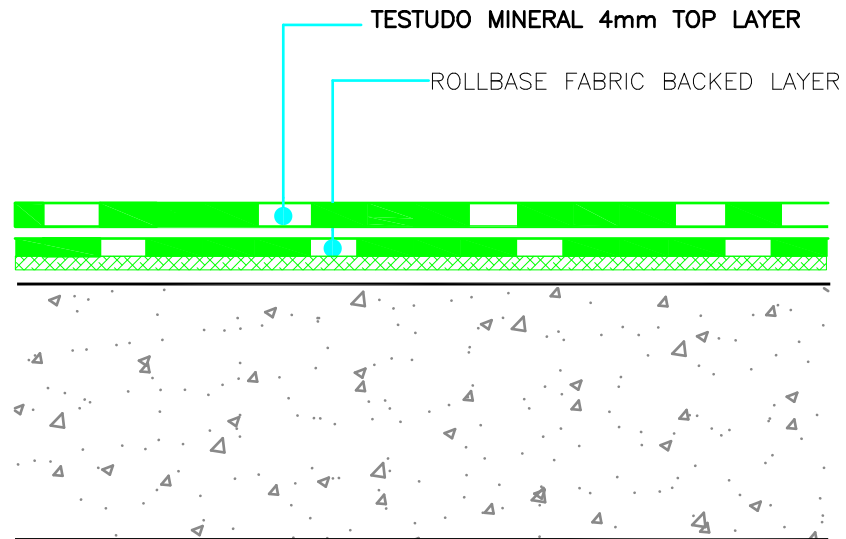

This drawing is the copyright of Parchem Construction Supplies and must not be reproduced in any part without prior written permission

Roof / Podium Deck Membrane System
For Heat Sensitive Substrates

SCALE:-- NTS
DRAWN BY:-- BELMONT
DATE:-- 8/7/10
LATEST AMENDMENT:--
DATE:--