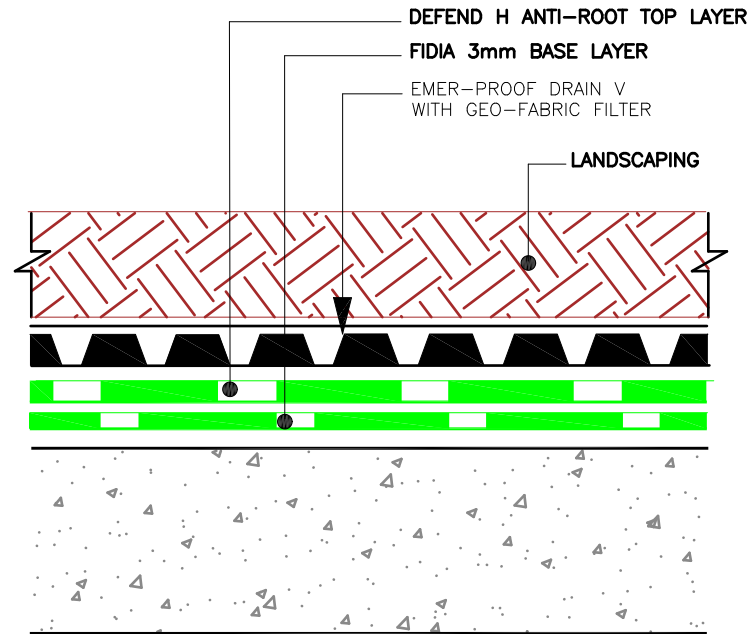

This drawing is the copyright of © Parchem Construction Supplies and must not be reproduced in any part without prior written permission

Landscaped Roof / podium Deck  
(a) Bituminous Sheet Membrane System – Water Shedding