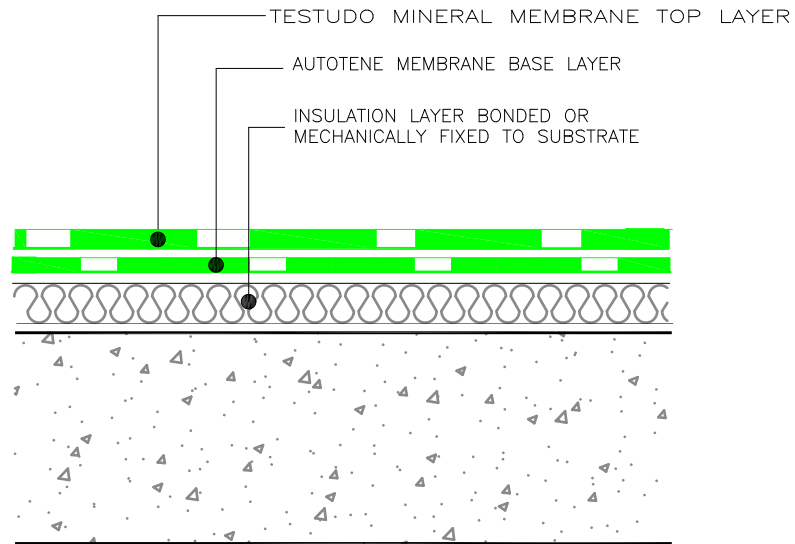

This drawing is the copyright of © Parchem Construction Supplies and must not be reproduced in any part without prior written permission

Insulated Roof / Podium Deck  
 (b) Testudo / Autotene Sheet Membrane System