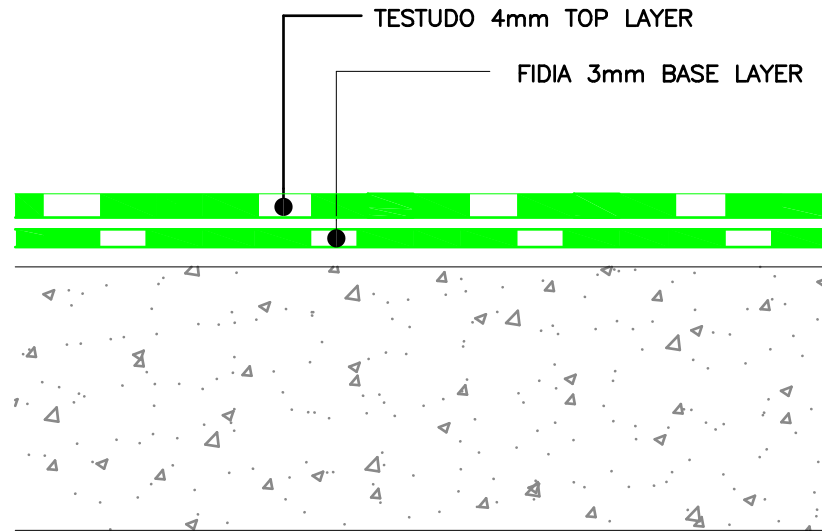

This drawing is the copyright of Parchem Construction Supplies and must not be reproduced in any part without prior written permission

'UV Protected' Roof / Podium Deck
(a) Bituminous Sheet Membrane System