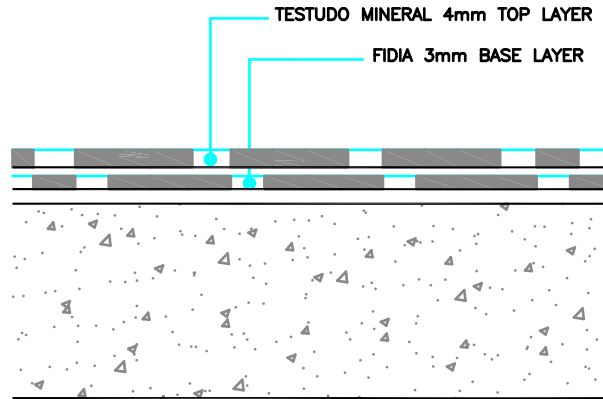

This drawing is the copyright of Parchem Construction Supplies and must not be reproduced in any part without prior written permission

'UV Exposed' Roof / Podium Deck
(a) Bituminous Sheet Membrane System