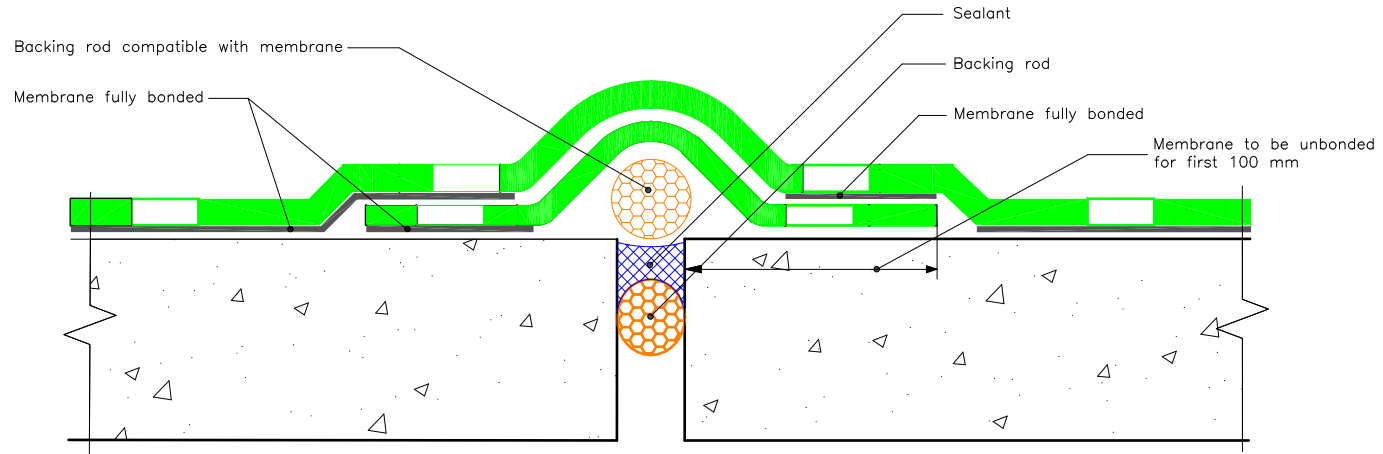

One way Construction Joint Detail

SCALE:-- NTS
 DRAWN BY:-- EC
 DATE:-- 8/7/10
 LATEST AMENDMENT:--
 DATE:--

TSD/W-ISD15

ISSUE NUMBER 1

PARCHEM CONSTRUCTION SUPPLIES
 7 LUCCA ROAD, WYONG
 NSW 2259
 TECHNICAL: 1800 812 864
 SALES: 1800 624 322