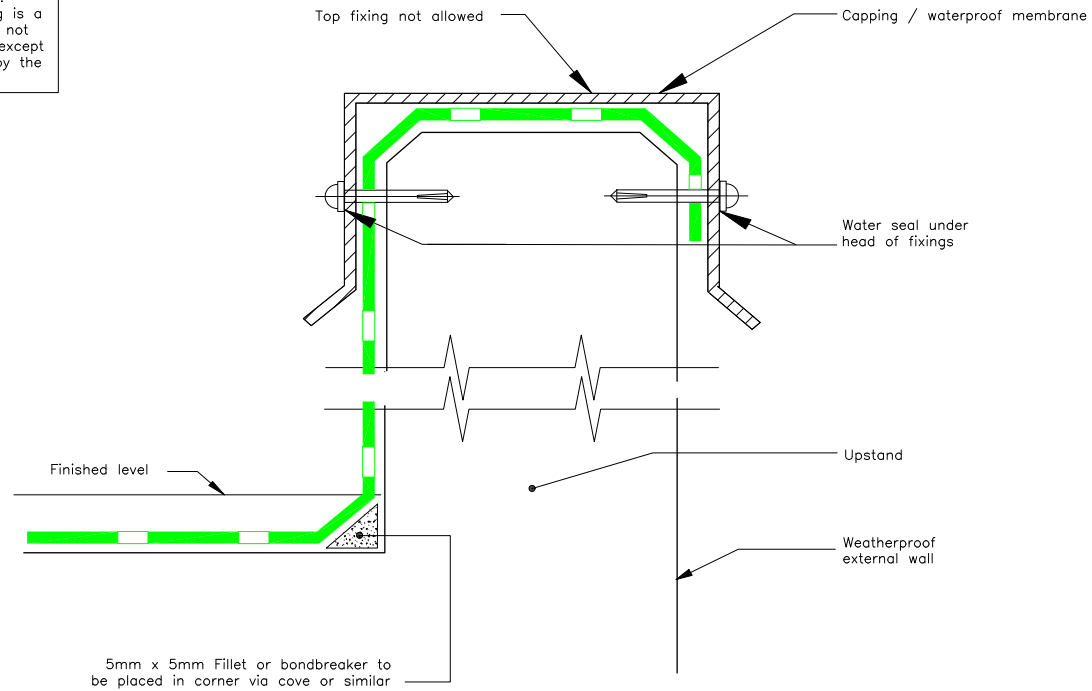

Edge Protection Of Sheet Membrane Over A Parapet

SCALE:-- NTS
 DRAWN BY:-- EC
 DATE:-- 8/7/10
 LATEST AMENDMENT:--
 DATE:--

TSD/W-ISD02

ISSUE NUMBER 1

PARCHEM CONSTRUCTION SUPPLIES
 7 LUCCA ROAD, WYONG
 NSW 2259